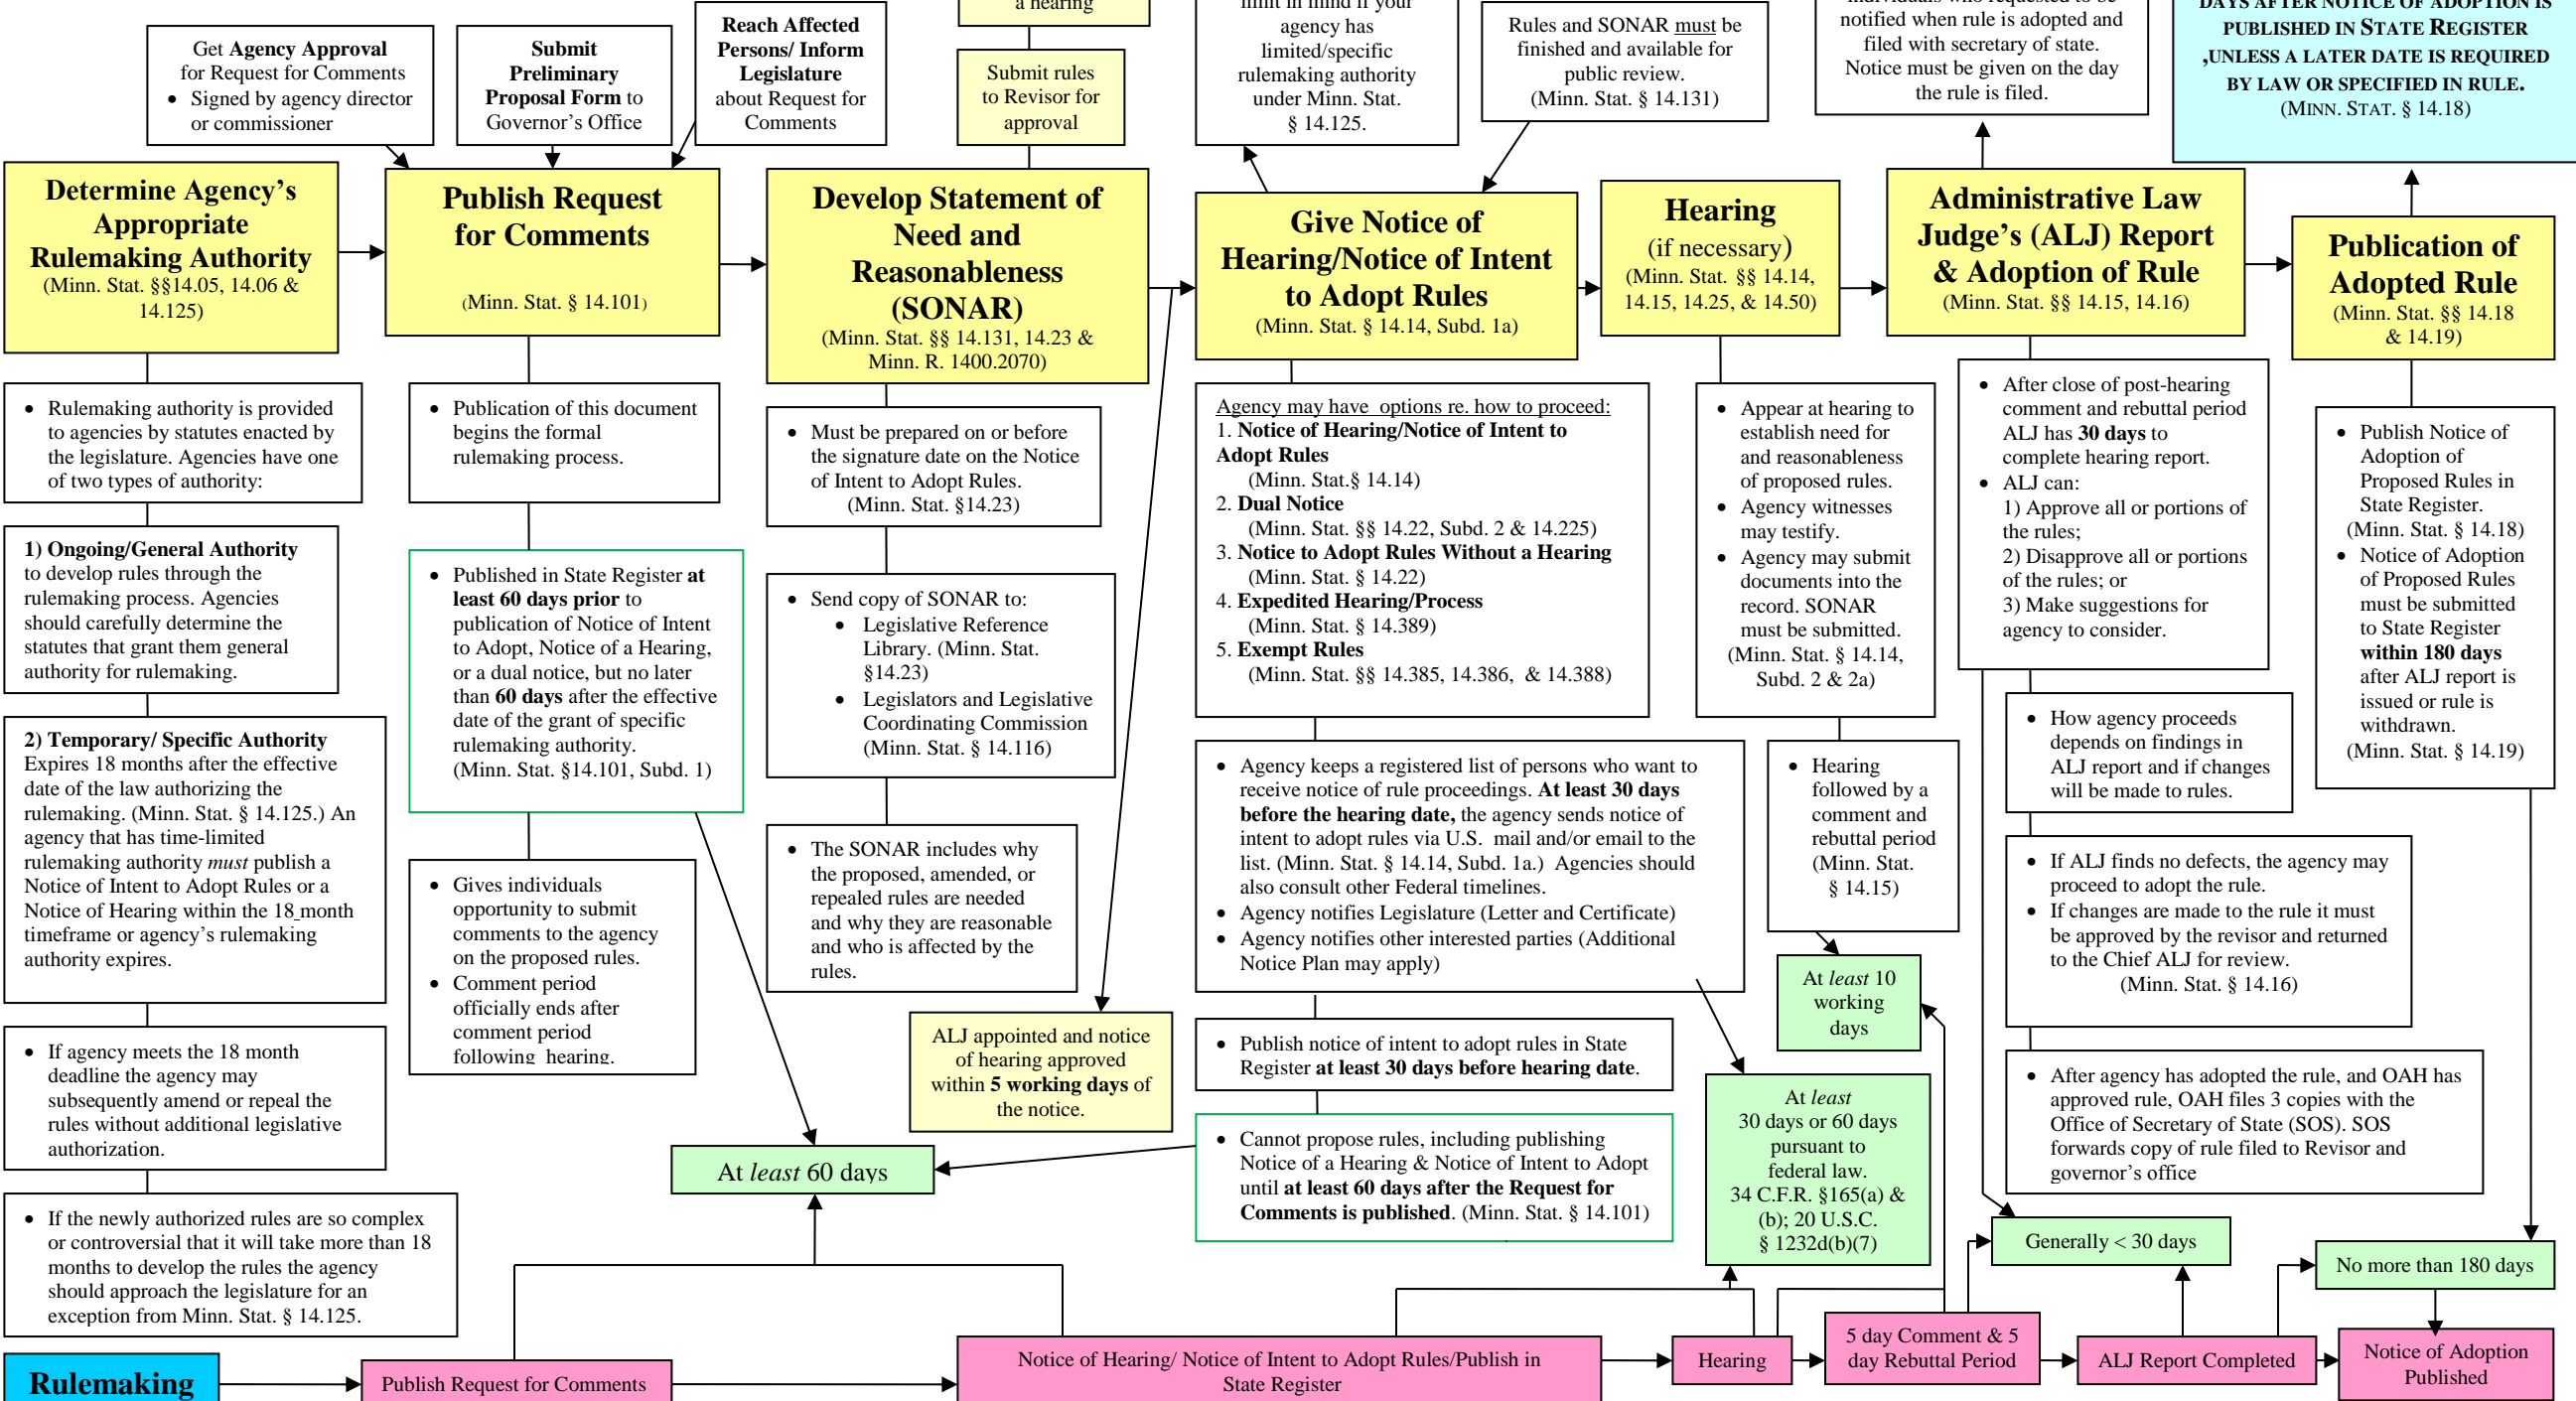

Rulemaking Progress Chart

Overview of Minnesota Formal Rulemaking Process

Rulemaking Timeline

Disclaimer: This chart provides a general overview of the rulemaking process. Variations in rulemaking procedure may occur depending on the rule. Last Modified, May 2010 by KPF